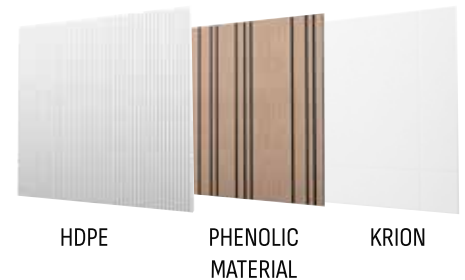

OPTIONAL*

Modification for capsules
Motor 165W
Power 5000W
Wooden elements
Special steamer nozzle

*Only available upon request

COLORS

Customizable

MATERIALS

HDPE

The HDPE (High-Density Polyethylene) version of Cubiq doesn't skimp on style either. This versatile material is available in a variety of vibrant colors and is designed with a focus on sustainability. Moreover, its ergonomic design and advanced functionality ensure that the quality of the coffee is not compromised in the slightest.